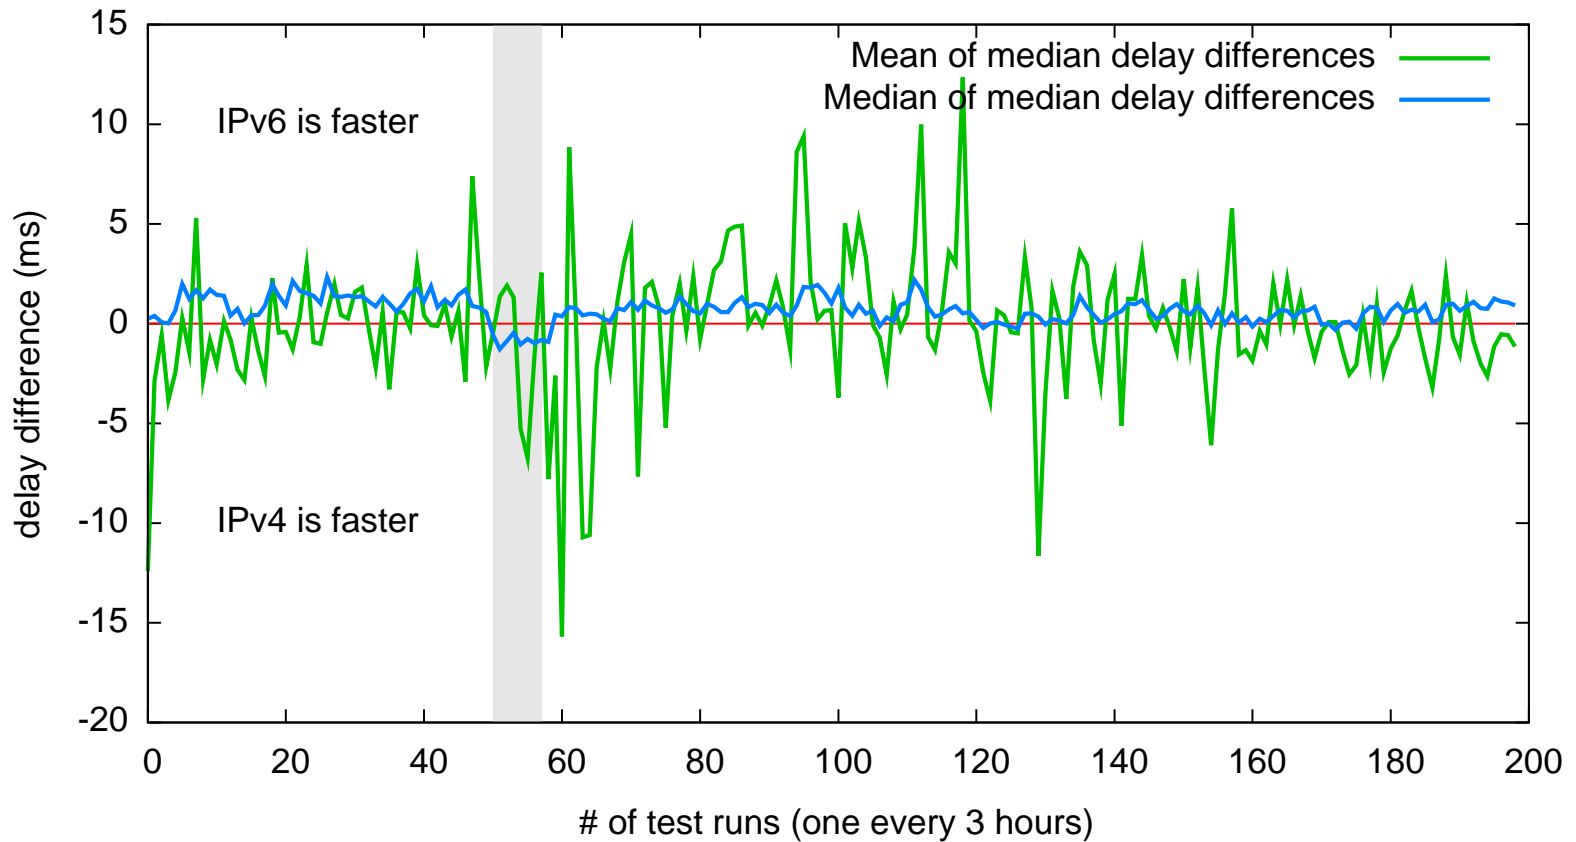

# Delay Tests

TCP connection setup delay differences (IPv4 - IPv6)

**ERICSSON**