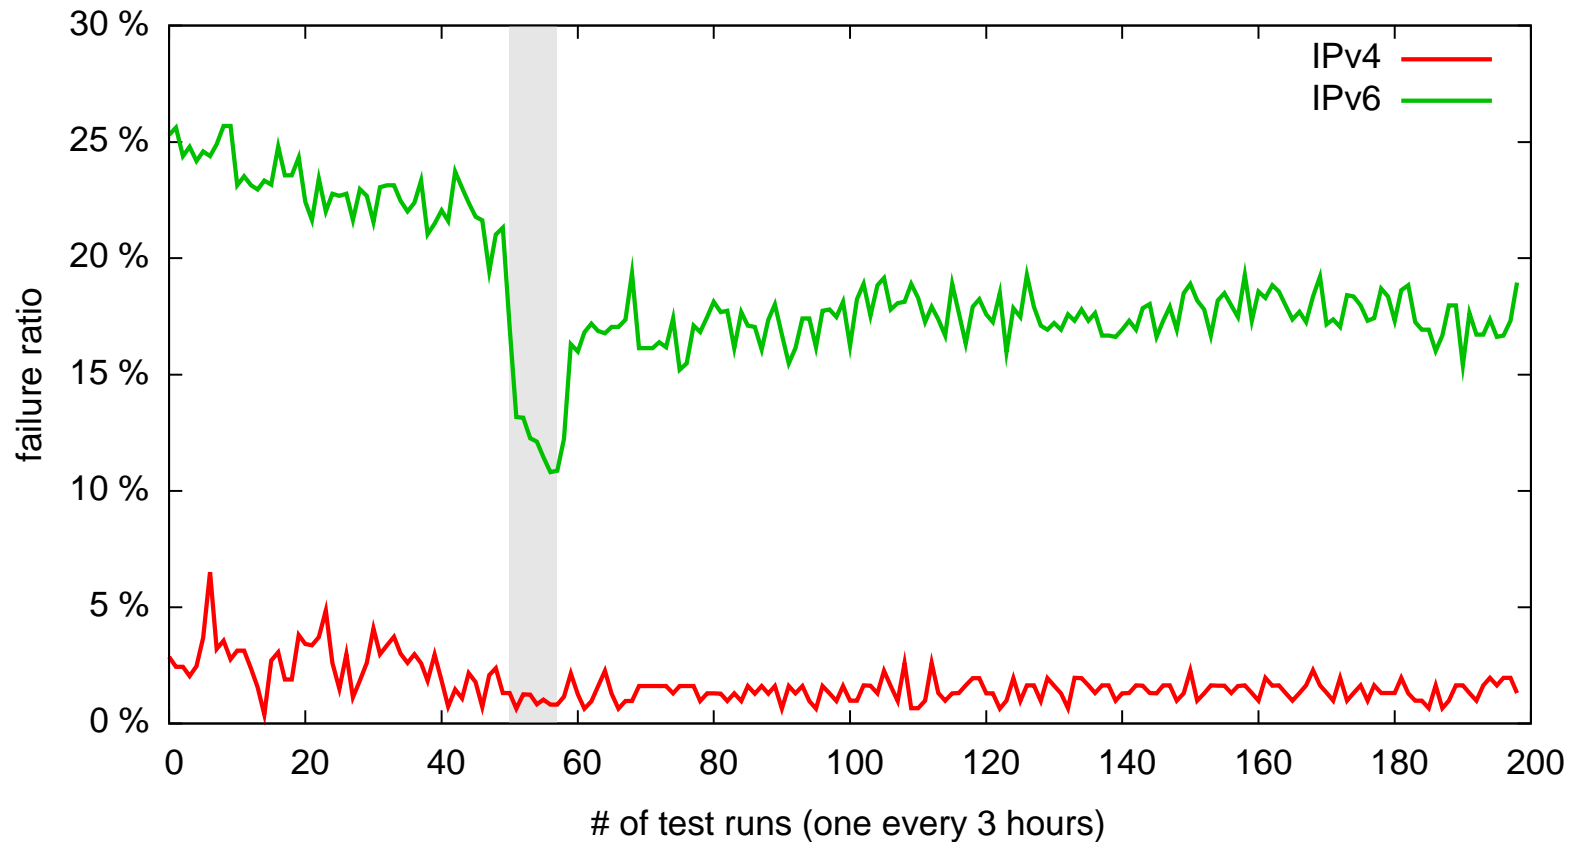

# Delay Tests

TCP connection setup delay differences (IPv4 - IPv6)

**ERICSSON**