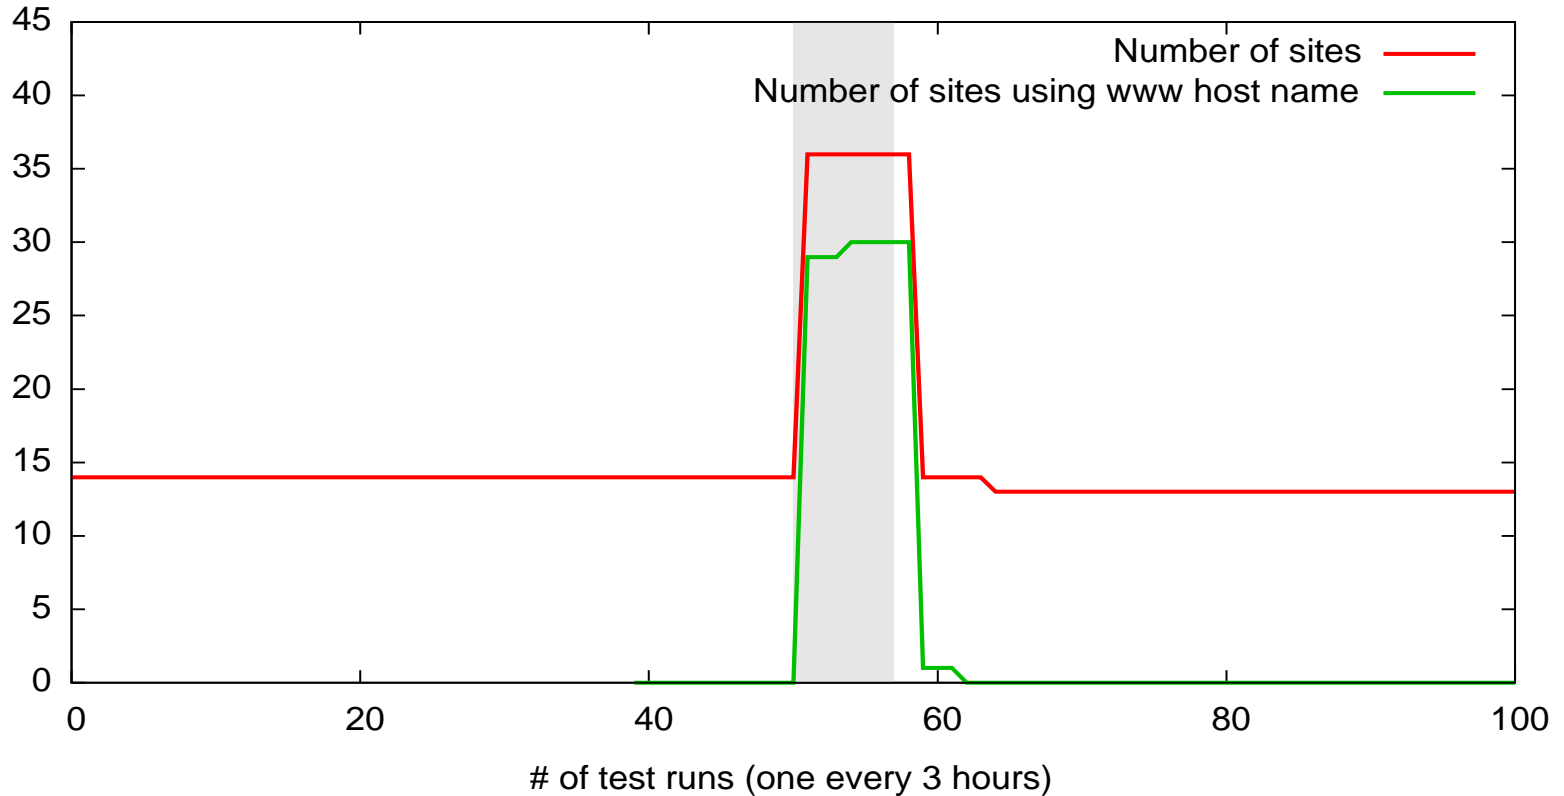

DNS Tests

Number of sites with AAAA DNS records in the top 100 most popular sites