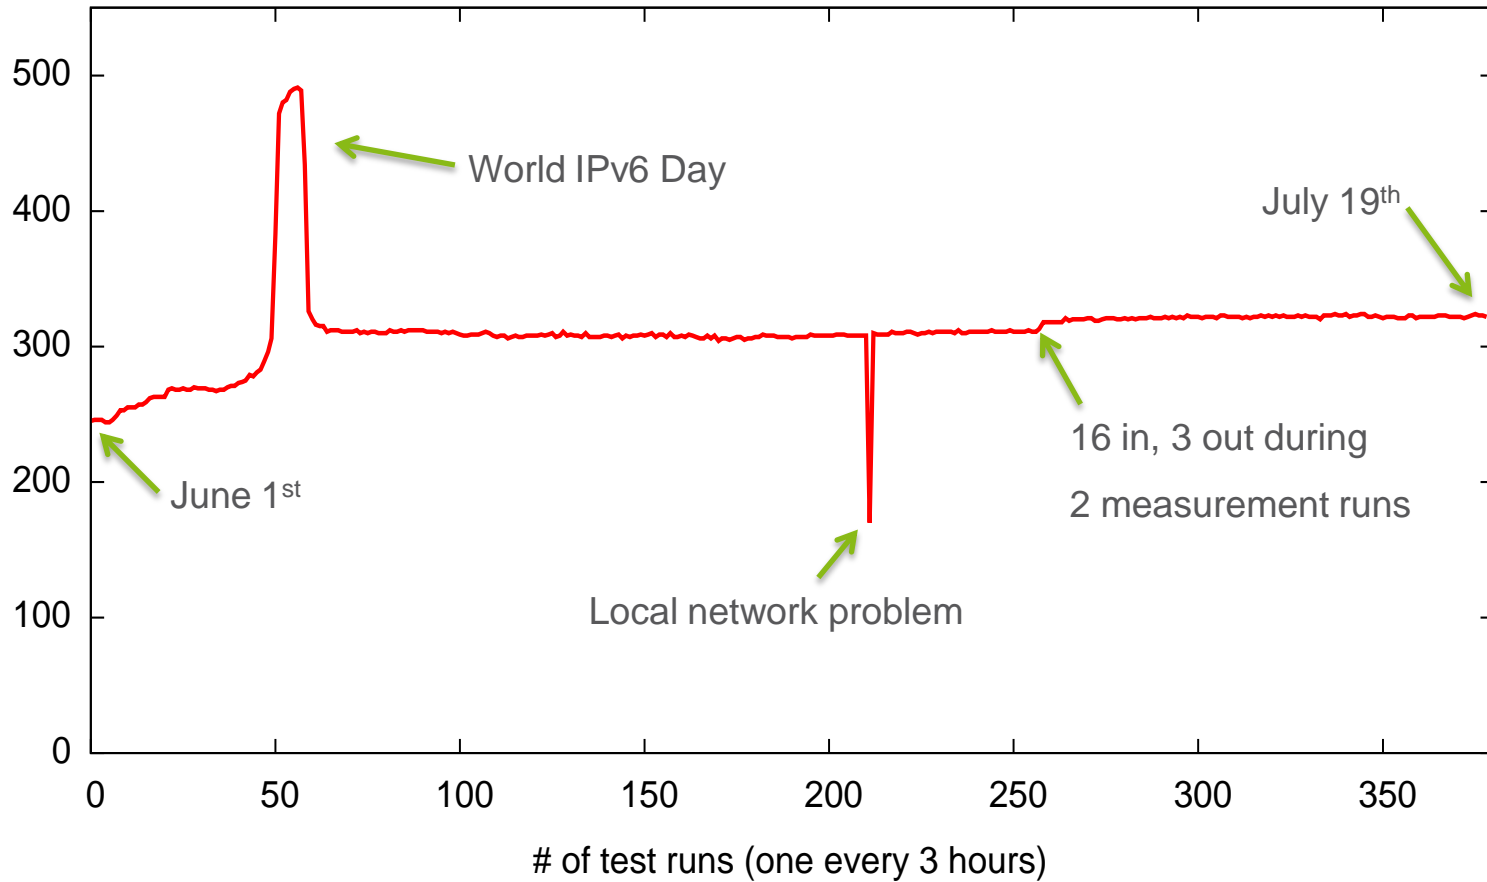

Long-term Trend

Number of sites with AAAA DNS records in the top 10,000 most popular sites