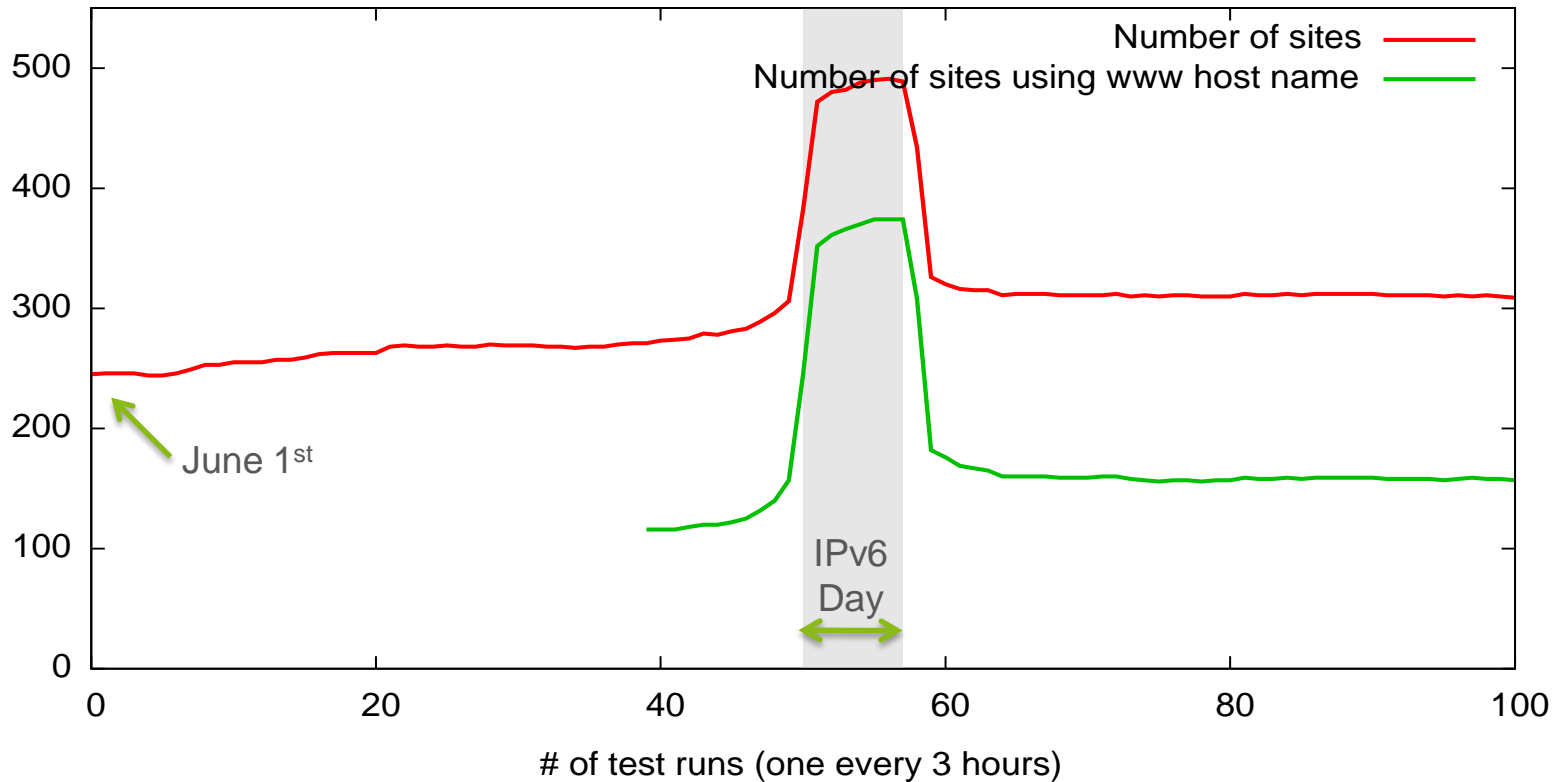

DNS Tests

Number of sites with AAAA DNS records in the top 10,000 most popular sites